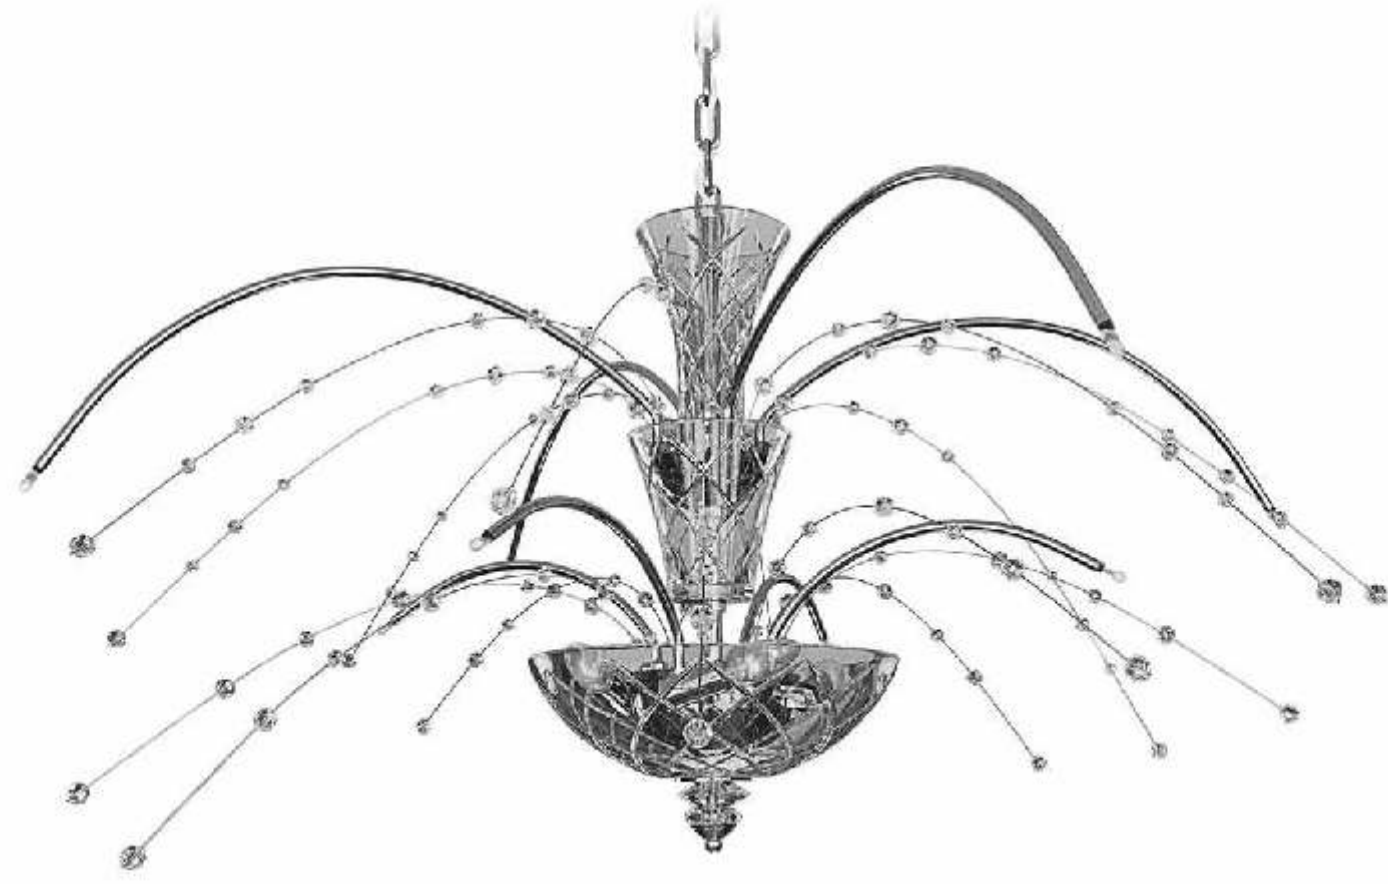

Soel

Split

Quadro

Fountain

Stella

Marbles

Coni

Marbles

Split

Coni

Soel

Stella

Quadro

Fountain

*GOLD crystal*

Hruškové Dvory 116, 586 01 Jihlava  
Czech Republic